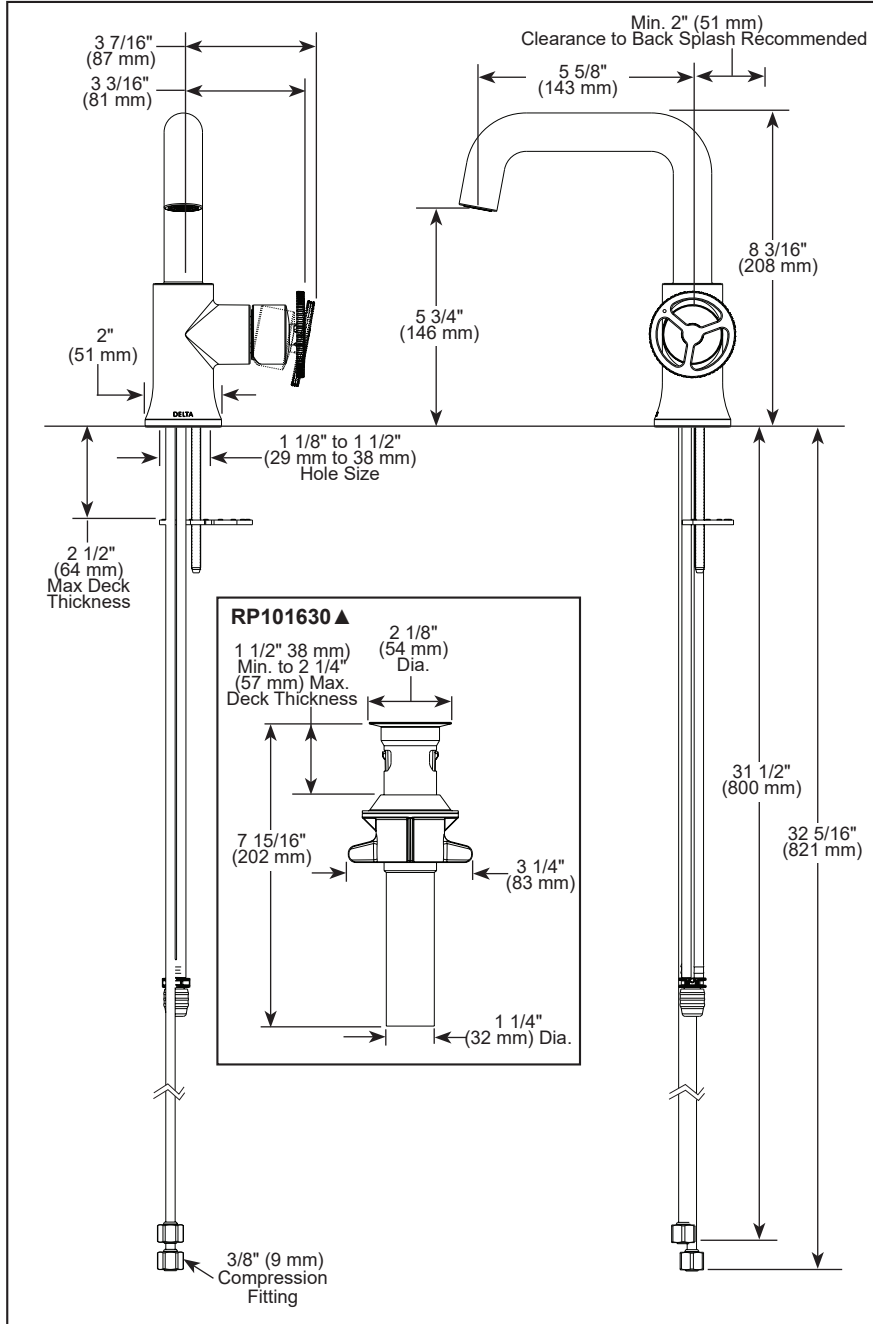

see what Delta can do™

BATHROOM FAUCET

- Trinsic® Bath Collection
- Single Handle Deck Mount

STANDARD SPECIFICATIONS:

- Max. flow rate 1.2 gpm @ 60 psi, 4.5 L/min @ 414 kPa
- One hole mount
- Diamond coated ceramic cartridge
- 1/4" O.D. straight, staggered PEX supply tubes
- Models have metal drain with pop-up type fitting with plated flange and stopper
- Optional red/blue indicator ring provided with models
- Rigid spout - spout does not swivel
- Optional 6" escutcheon (RP100091) not included

▲ Designate Proper Finish Suffix

COMPLIES WITH:

- ASME A112.18.1 / CSA B125.1
- ASME A112.18.2 / CSA B125.2
- EPA WaterSense®

Delta Faucet Company reserves the right (1) to make changes in specifications and materials, and (2) to change or discontinue models, both without notice or obligation. Dimensions are for reference only. See current full-line price book or www.deltafaucet.com for finish options and product availability.

DSP-L-5547HAR-DST Rev. A

Delta Faucet Company

55 E. 111th Street, Carmel, IN 46280
 350 South Edgeware Road, St. Thomas, ON N5P 4L1
 © 2024 Delta Faucet Company